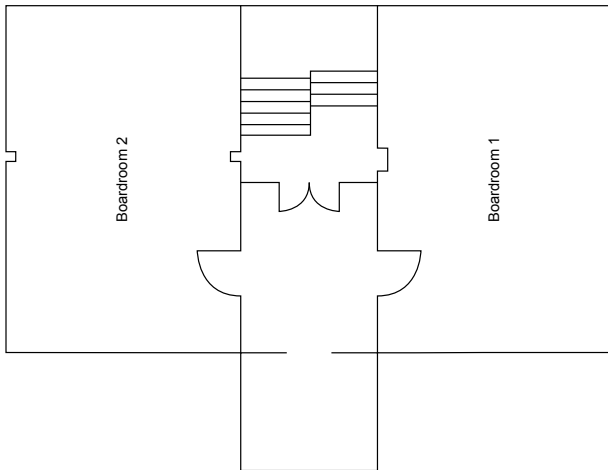

BOARDROOMS 1 & 2 CONFERENCE INFORMATION SHEET

FLOOR PLAN

CONFERENCE AIDS AND FACILITIES

- Projection screens
- Flipchart
- Lecterns
- Wall-to-wall carpeting
- Independent air-conditioning system
- Adjustable lighting control
- PA system & CD player
- Photocopying
- Telefax

	Metres (LxWxH)	Square Metres	Ceiling Height
BOARDROOM 1	8 x 6 x 2.8	48	At wall: 2.8 At centre: 2.8
BOARDROOM 2	8 x 6 x 2.8	48	At wall: 2.8 At centre: 2.8

	Cinema	School Room	Dinner	U-Shape	Cocktail Reception Standing	Buffet	Boardroom
BOARDROOM 1	N/A	N/A	N/A	N/A	N/A	N/A	12
BOARDROOM 2	30	18	N/A	18	N/A	N/A	N/A