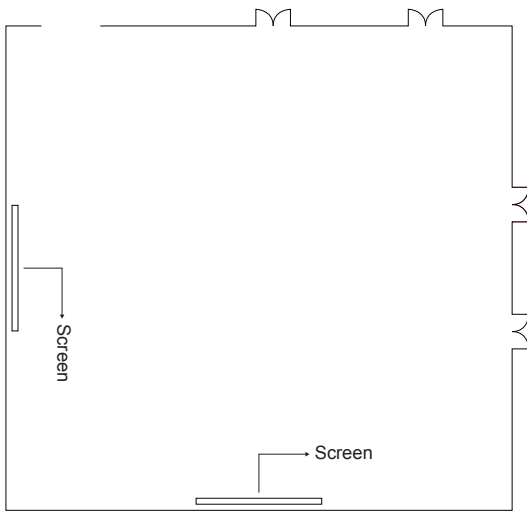

OLD TRAFFORD INFORMATION SHEET

FLOOR PLAN

CONFERENCE AIDS AND FACILITIES

- Whiteboard
- Projection screens
- Flipchart
- Dance floor
- Lectern
- Data projector

	Metres (LxWxH)	Square Metres	Ceiling Height
OLD TRAFFORD	14.7 x 14.6 x 3.5	215	At wall: 3.5 At centre: 3.5

	Cinema	School Room	Dinner	U-Shape	Cocktail Reception Standing	Buffet	Boardroom
OLD TRAFFORD	250	130	170	110	180	150	60

OLD TRAFFORD

LEGACY
HOTELS & RESORTS

THE CENTURION HOTEL

1001 Lenchen Avenue North · P.O. Box 7331, Centurion, 0046